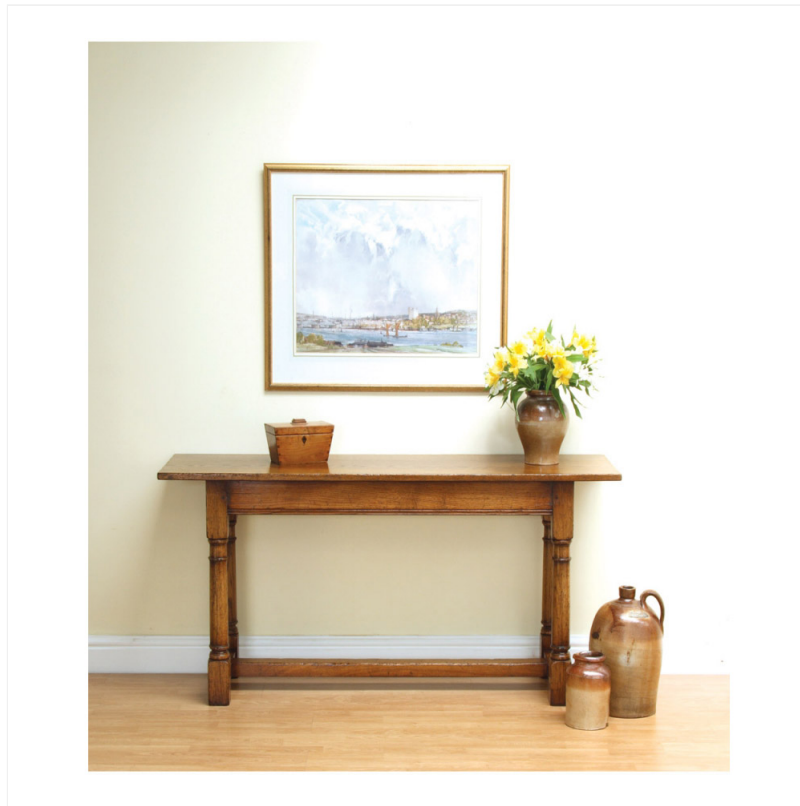

## OAK SOFA TABLE

 Proudly handmade at our workshops in Suffolk, England

A simple, narrow Oak side table, suitable for use behind a sofa or in a hallway, featuring simple barrel-turned legs and a central "H" stretcher.